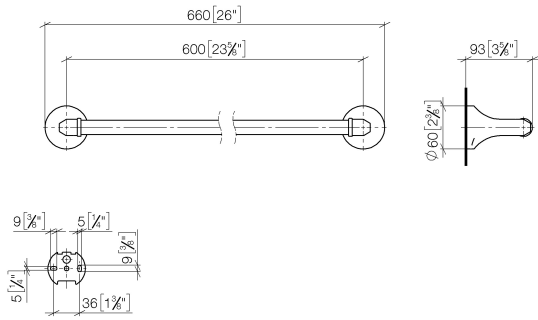

83 060 361

- gauge 600 mm
- width 660mm
- height 60 mm
- rosette Ø 60 mm
- 90mm projection

	Chrome	83 060 361-00
	Brushed Platinum	83 060 361-06
	Platinum	83 060 361-08
	Durabress (23kt Gold)	83 060 361-09
	Brushed Durabress (23kt Gold)	83 060 361-28
	Brushed Dark Platinum	83 060 361-99

Recommended miscellaneous

MADISON Mounting for towel bar/tumbler mounting on two sides - 12 358 970 90

- for towel bar mounting plus towel bar mounting on back.

83 060 361

mm [inches]

83 060 361

Spare parts list

No.	Item Number	Name	Quantity used	Delivery time
1	05 17 97 507 00 90	fixing set	2	2
2	04 31 11 140 00 90	pin	2	2