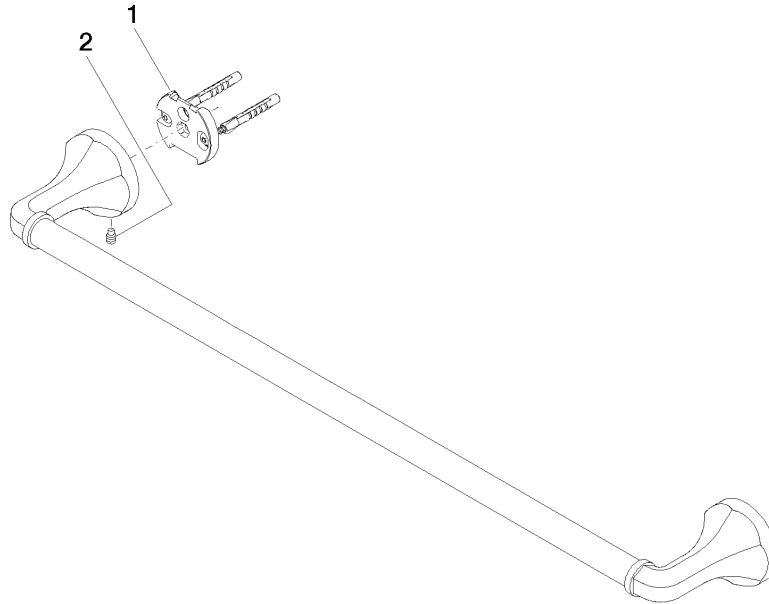

83 060 361

- gauge 600 mm
- width 660mm
- height 60 mm
- rosette Ø 60 mm
- 90mm projection

	Chrome	83 060 361-00
	Brushed Platinum	83 060 361-06
	Platinum	83 060 361-08
	Durabress (23kt Gold)	83 060 361-09
	Brushed Durabress (23kt Gold)	83 060 361-28
	Brushed Dark Platinum	83 060 361-99

Recommended miscellaneous

MADISON Mounting for towel bar/tumbler mounting on two sides - 12 358 970 90

- for towel bar mounting plus towel bar mounting on back.

83 060 361

mm [inches]

83 060 361

Spare parts list

No.	Item Number	Name	Quantity used	Delivery time
1	05 17 97 507 00 90	fixing set	2	2
2	04 31 11 140 00 90	pin	2	2